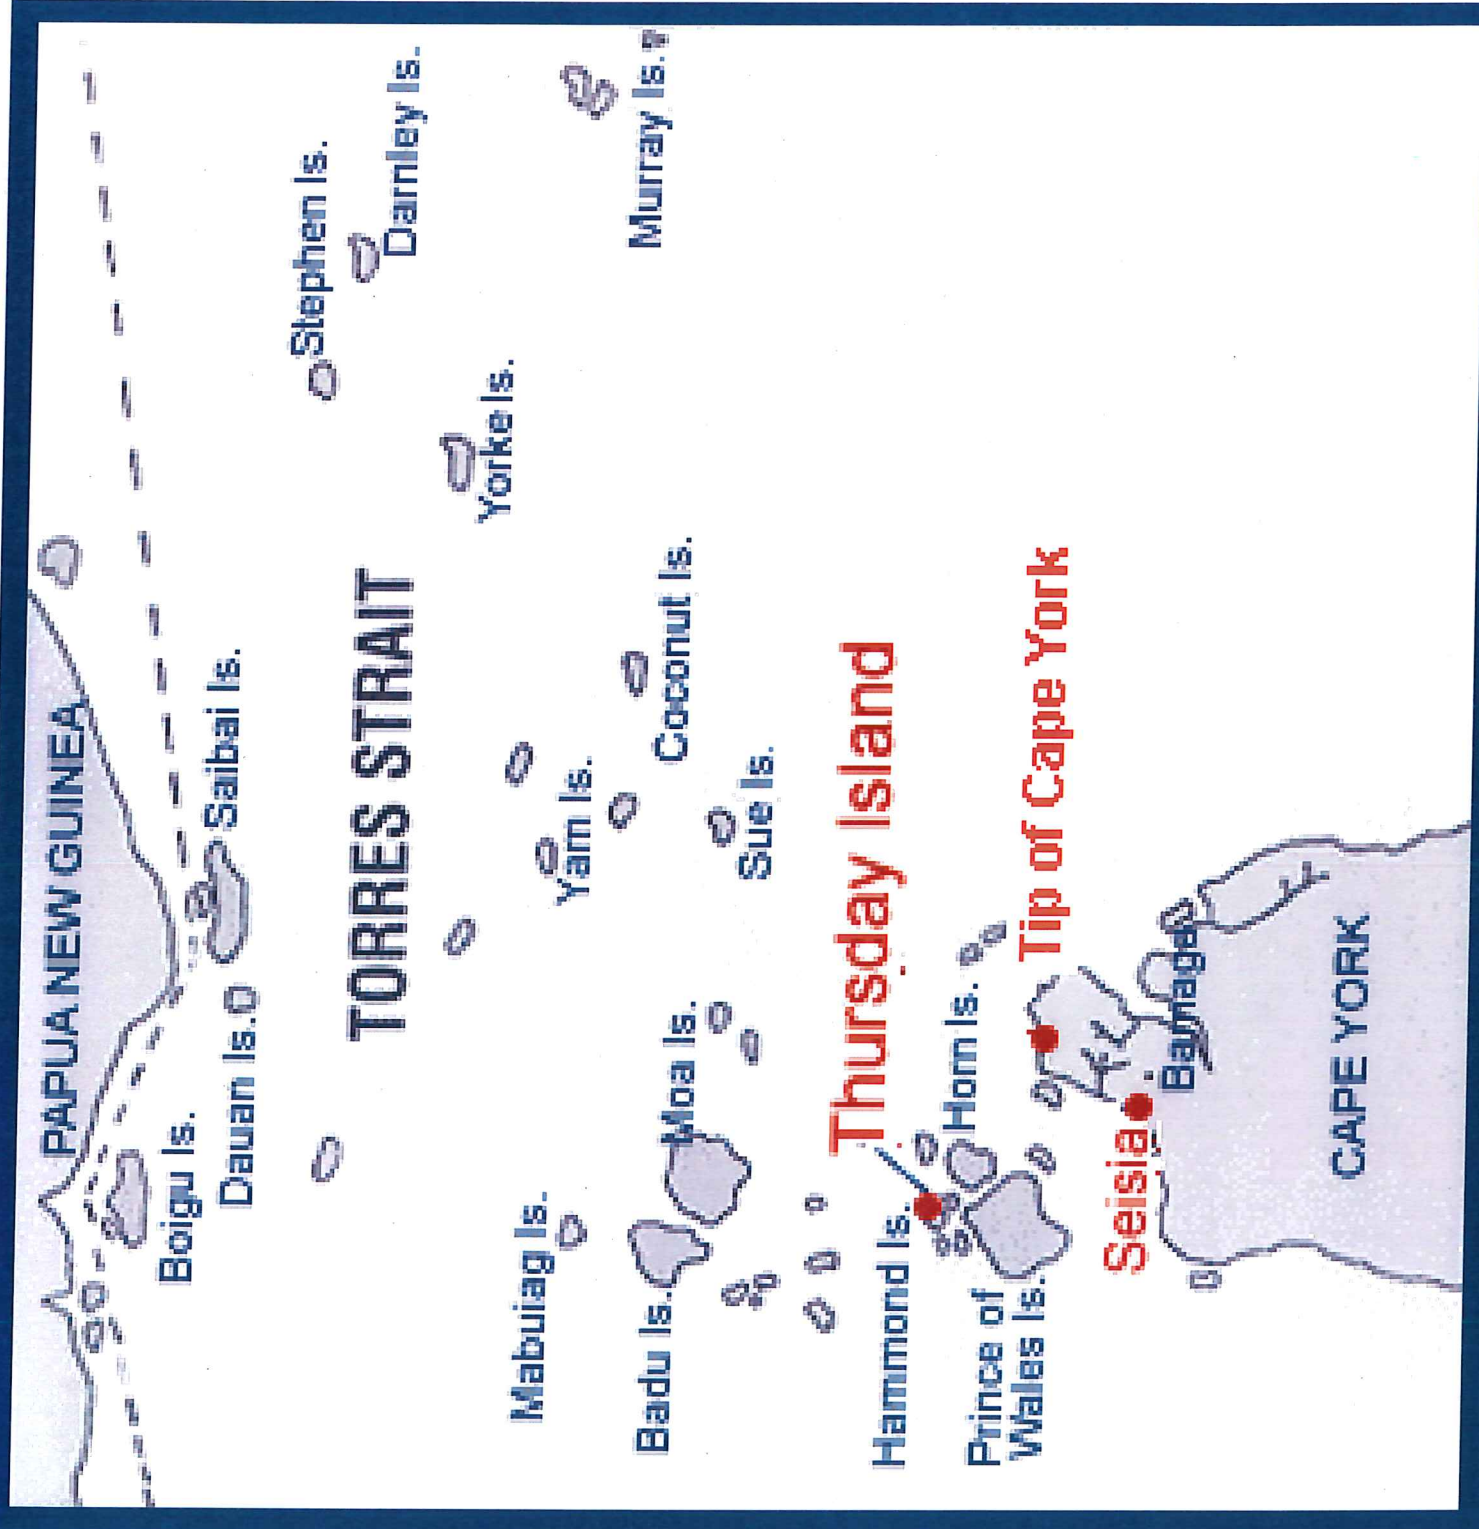

QCPCI

Date: 11.9.2012

Exhibit number: 60.

PAPUA NEW GUINEA

Boigu Is.

Dauan Is.

Saibai Is.

Stephen Is.

Darnley Is.

Yorke Is.

Coconut Is.

Murray Is.

TORRES STRAIT

Mabuiag Is.

Yam Is.

Badu Is.

Moa Is.

Sue Is.

Thursday Island

Hammond Is.

Hom Is.

Prince of Wales Is.

Tip of Cape York

Seisia

Barragab

CAPE YORK

Seisia

New Mapoon

Bamaga

Umagico

Injinoo