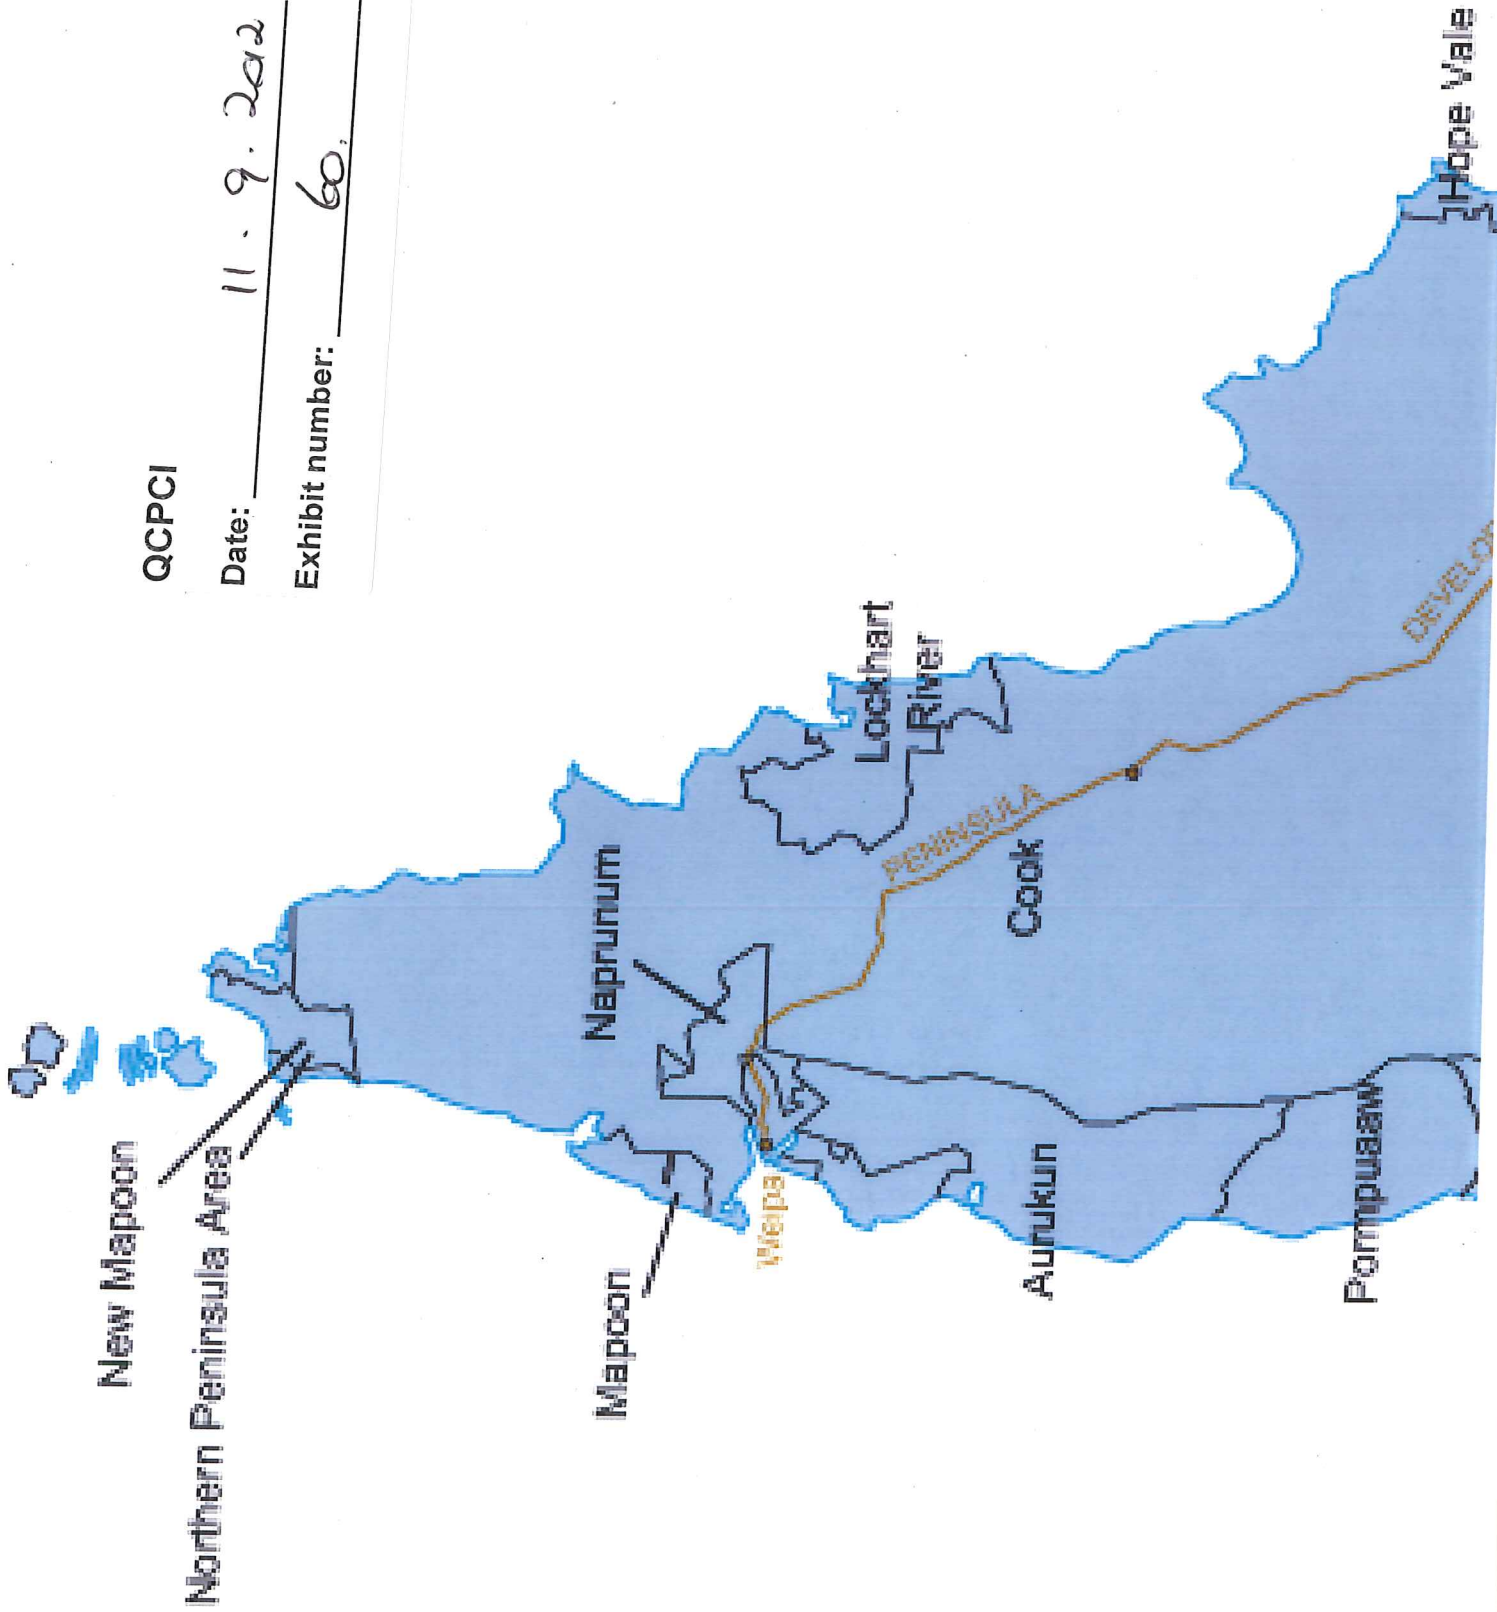

QCPCI

Date: 11.9.2012

Exhibit number: 60.

PAPUA NEW GUINEA

Boigu Is.

Dauan Is.

Saibai Is.

Stephen Is.

Darnley Is.

Yorke Is.

Coconut Is.

Murray Is.

TORRES STRAIT

Mabuiag Is.

Yam Is.

Badu Is.

Moa Is.

Sue Is.

Thursday Island

Hammond Is.

Hom Is.

Prince of Wales Is.

Tip of Cape York

Seisia

Barragab

CAPE YORK

Seisia

New Mapoon

Bamaga

Umagico

Injinoo