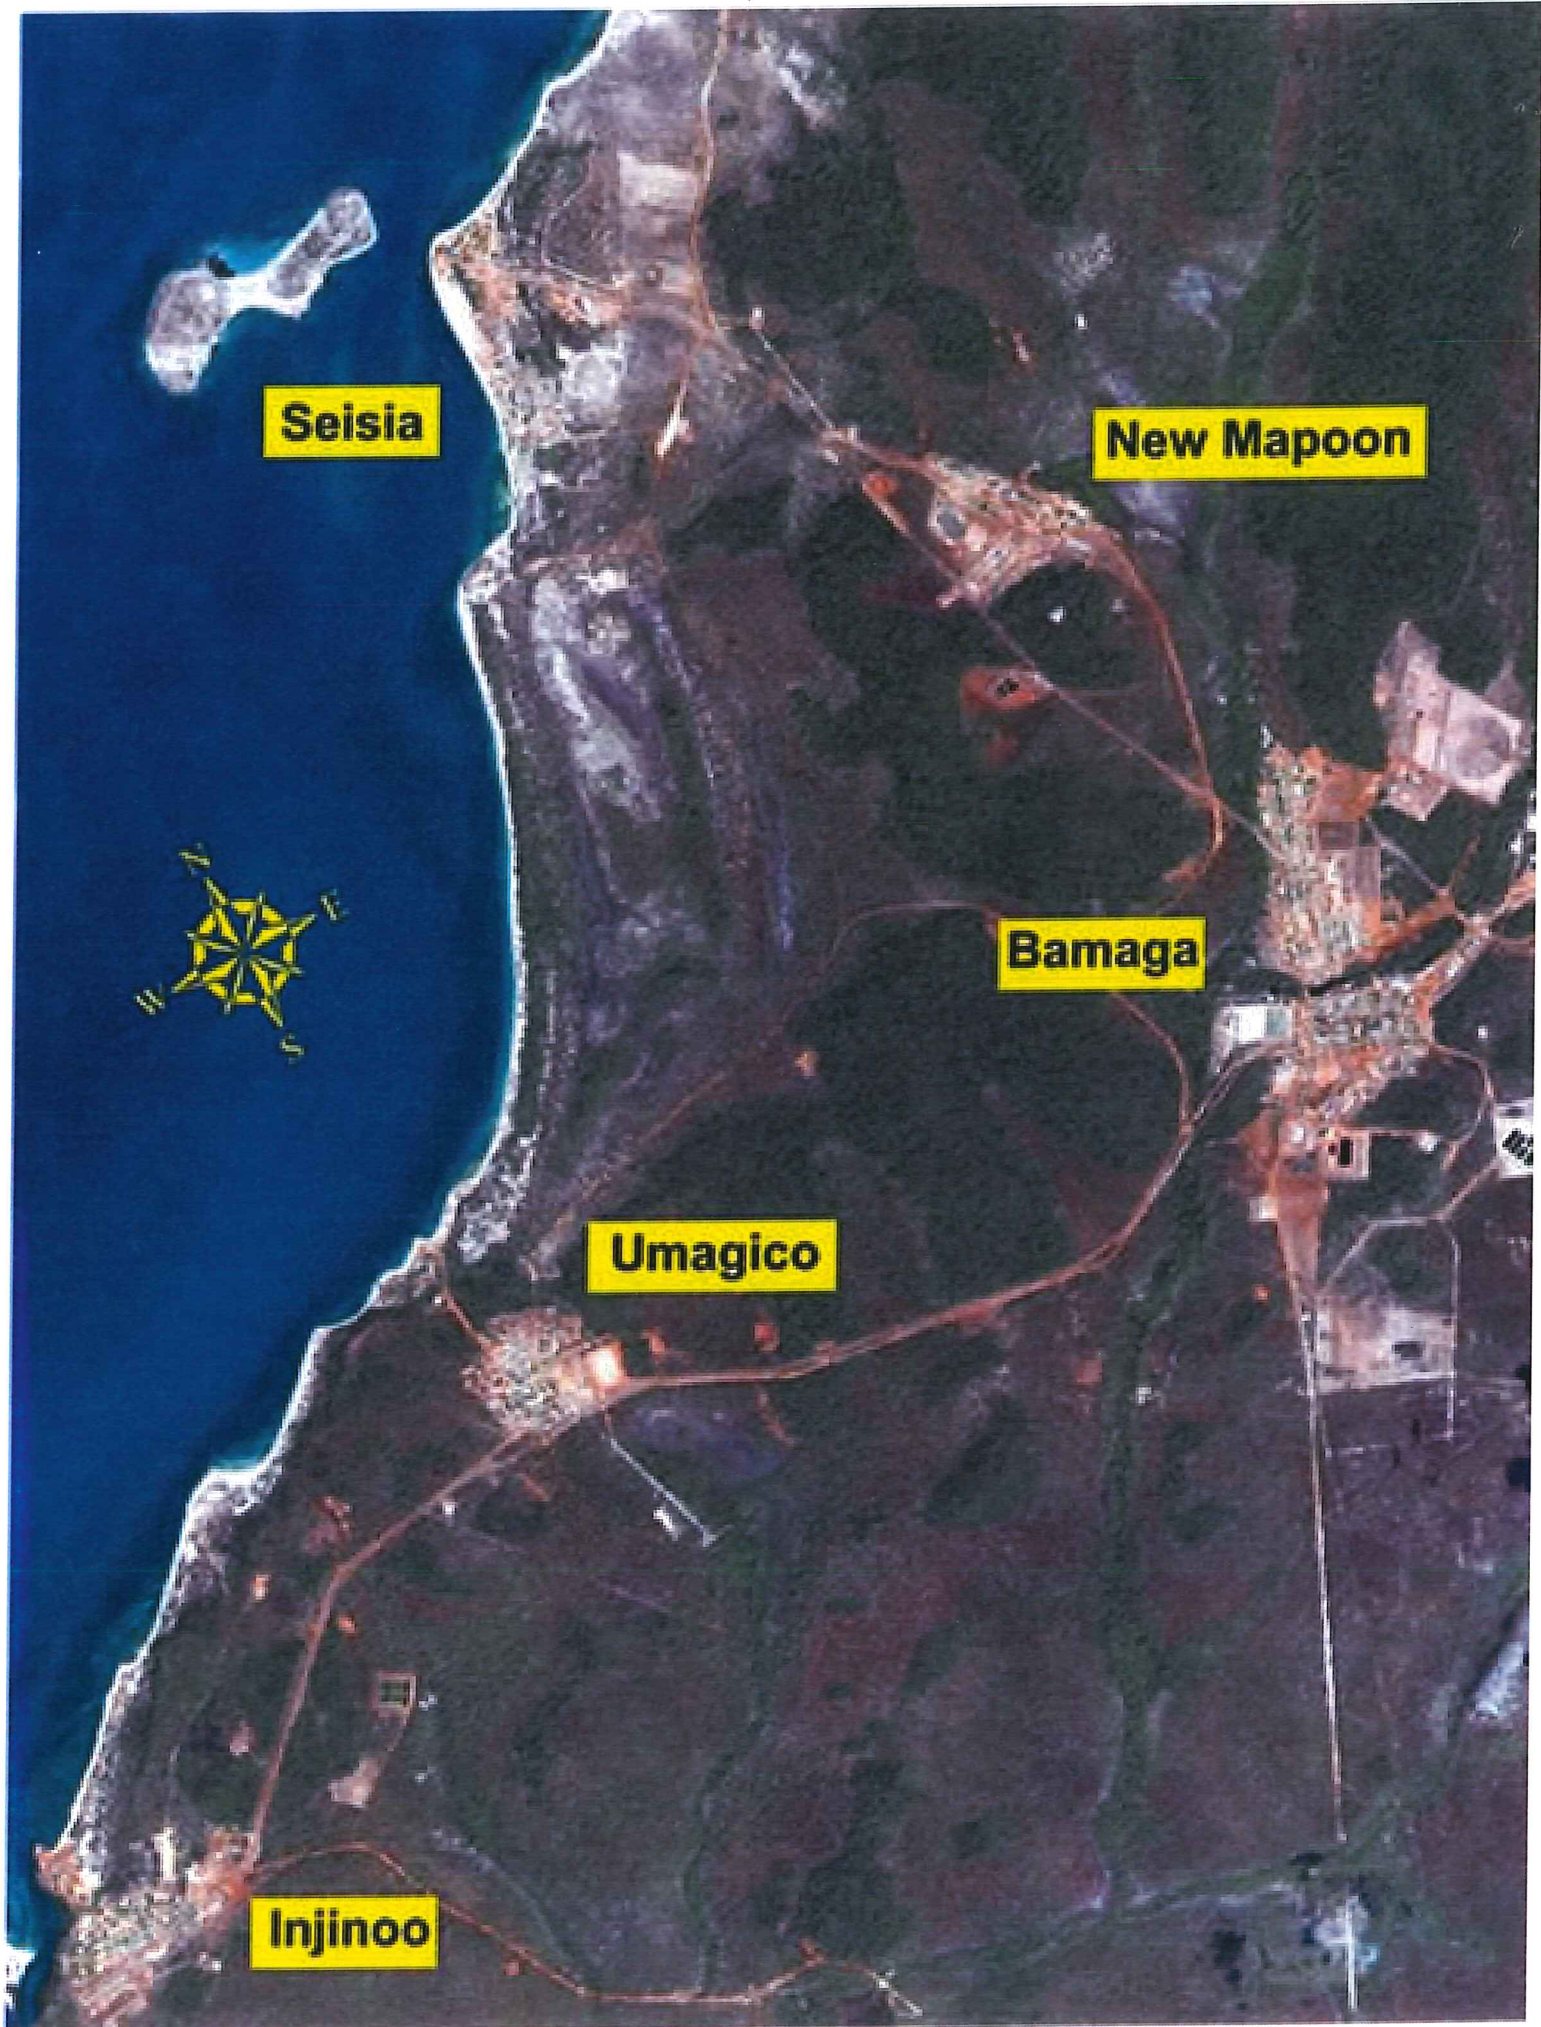

QCPCI

Date: 11.9.2012

Exhibit number: 60.

PAPUA NEW GUINEA

Boigu Is.

Dauan Is.

Saibai Is.

Stephen Is.

Darnley Is.

Yorke Is.

Coconut Is.

Murray Is.

TORRES STRAIT

Mabuiag Is.

Yam Is.

Badu Is.

Moa Is.

Sue Is.

Thursday Island

Hammond Is.

Hom Is.

Prince of Wales Is.

Tip of Cape York

Seisia

Barragab

CAPE YORK

Seisia

New Mapoon

Bamaga

Umagico

Injinoo